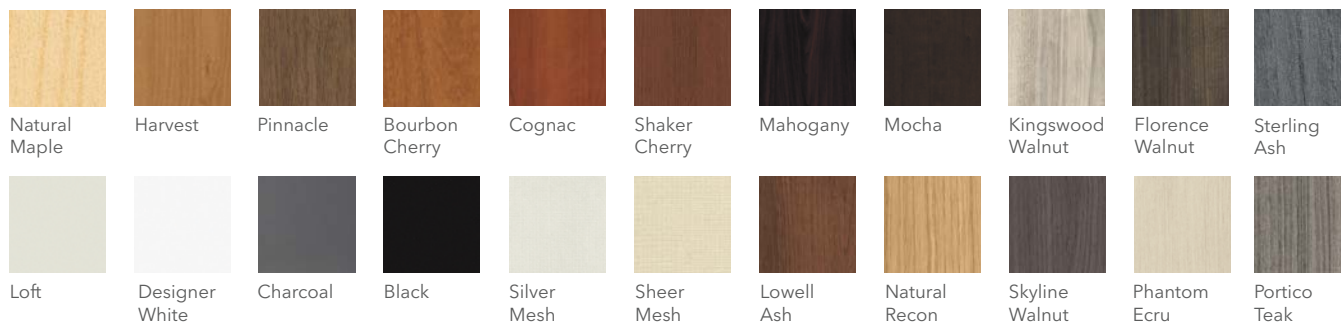

Shown with Ignition® 2.0 seating.

Finishes

Laminates

Paints

Storage Handles

*Available in Satin and Black only