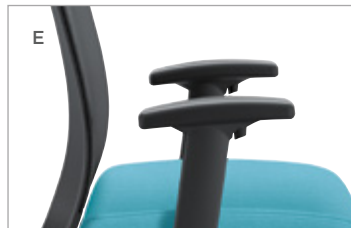

HON The HON Company
200 Oak Street
Muscatine, IA 52761
800.833.3964 | hon.com

© 2017 The HON Company. Form No. H5075 (8/17)
To view the registered and unregistered trademarks owned and used by The HON Company, visit hon.com/protected-marks. Models, upholstery and finishes are subject to change without notice.