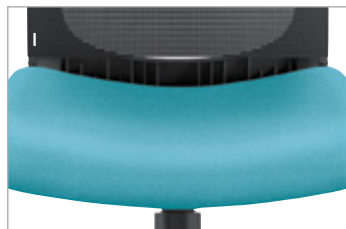

F. ERGONOMIC DESIGN

A thick, contoured seat cushion with an ergonomic Waterfall Edge offers "First-Sit" comfort that that never quits.

G. YOU'RE IN CONTROL

Synchro and Swivel-Tilt seat control options allow you the flexibility to focus, relax and move the way you want throughout your workday.

H. MESH BACK

Black mesh back is breathable for all-day comfort.

I. FABRIC

Choose from hundreds of high-quality HON fabrics for the seat. Available in New Flexible Fabric as well as HON Standard Fabrics.

HON The HON Company
200 Oak Street
Muscatine, IA 52761
800.833.3964 | hon.com