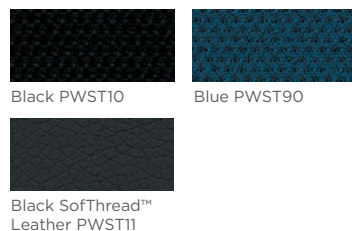

2190 SERIES

HIGH-BACK CHAIR
FEATURES MEMORY FOAM

MID-BACK CHAIR
FEATURES MEMORY FOAM

GUEST CHAIR

WOOD FINISH OPTIONS

H2095

HIGH-BACK CHAIR
(Limited fabrics only)

H2095 FABRIC CHOICES