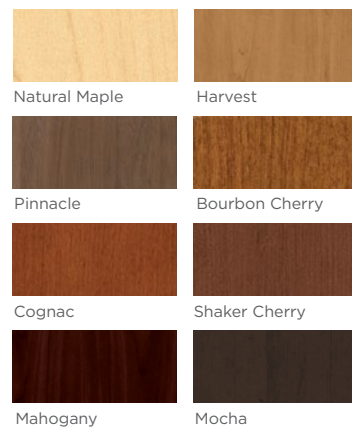

2190 SERIES

HIGH-BACK CHAIR
FEATURES MEMORY FOAM

MID-BACK CHAIR
FEATURES MEMORY FOAM

GUEST CHAIR

WOOD FINISH OPTIONS

H2095

HIGH-BACK CHAIR
(Limited fabrics only)

H2095 FABRIC CHOICES