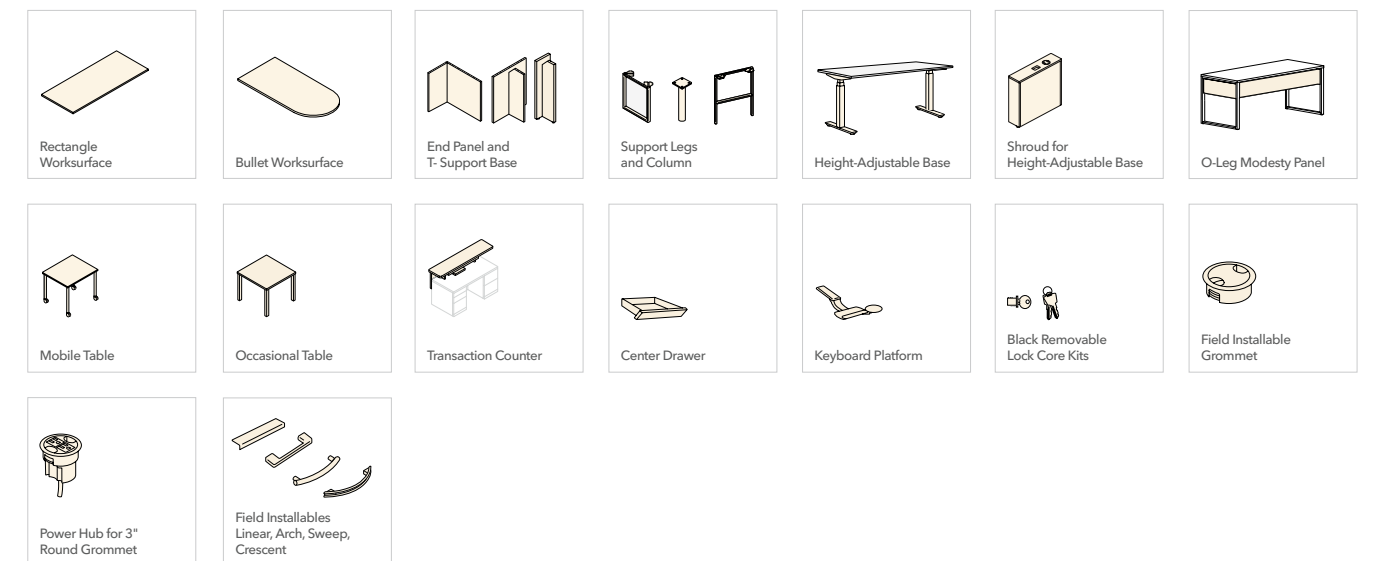

Shown with Cofi™ executive chair.

Shown with Workwall, Birk™ personal table, and Cipher™ & Mav™ seating.

Stand Up for Your Right

Personal well-being is something no amenities-driven workplace should be without. Whether you choose to sit, stand, or alternate in between, 10500 Series worksurfaces rise to any occasion. With seated- and standing-height workstations—plus height-adjustable desks that accommodate your needs with the touch of a button—this highly adaptable series encourages healthy movement, comfort, and flexibility.

Desks

Modular and mobile Pedestals

Storage

Additional Components

Support System

Worksurface support options include H-legs, O-legs, round support columns, height-adjustable table bases, and end panels.

Handle Accessory Options