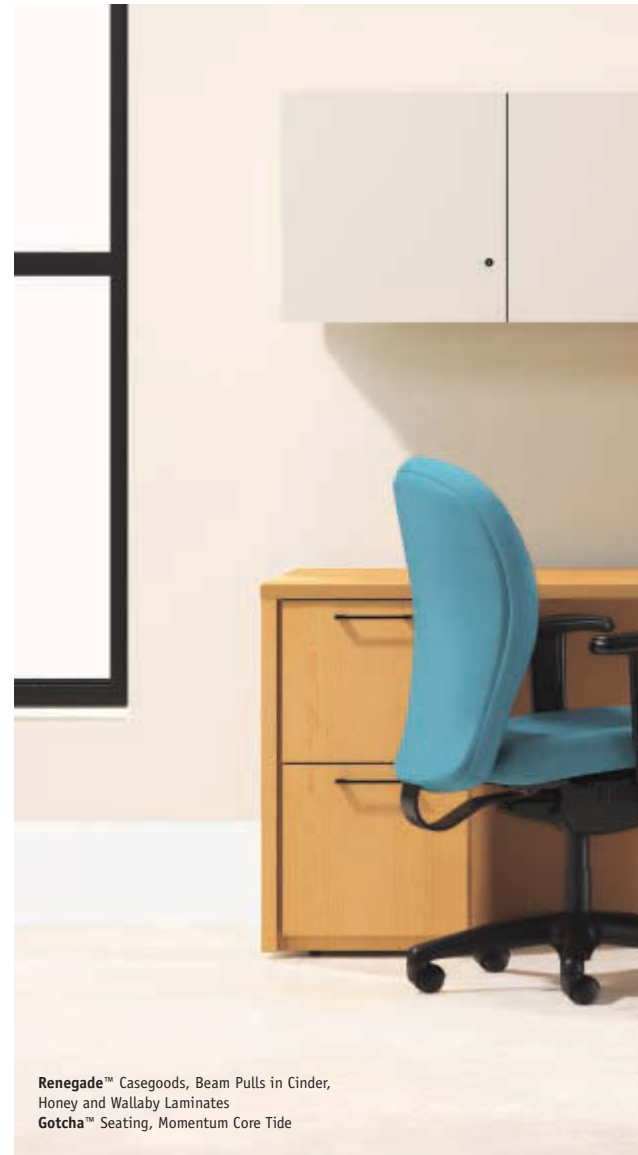

Confidence that goes anywhere.

Renegade's attractiveness stems from meeting functional needs with the appeal of flexible design elements at an exceptional value. This resourceful, all laminate casegood series blends open and closed storage options and filing solutions with worksurface configurability catering to the diverse work styles throughout your organization. Coupling its durability, sustainability and go anywhere state of mind, Renegade is ideal for high activity areas often found in education, healthcare and other bustling environments.