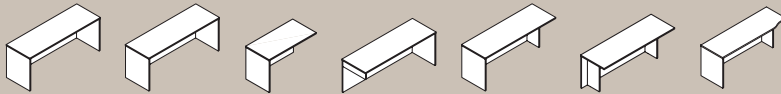

Renegade™ Product Offering

Desks

Shells

Bridges, Returns and Corner Units

Credenzas

Highback Organizers and Wall Mount Cabinets