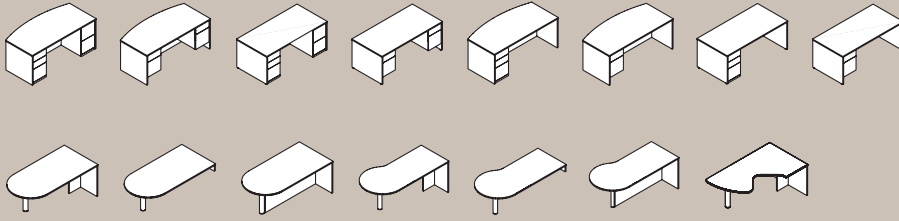

Renegade™ Product Offering

Desks