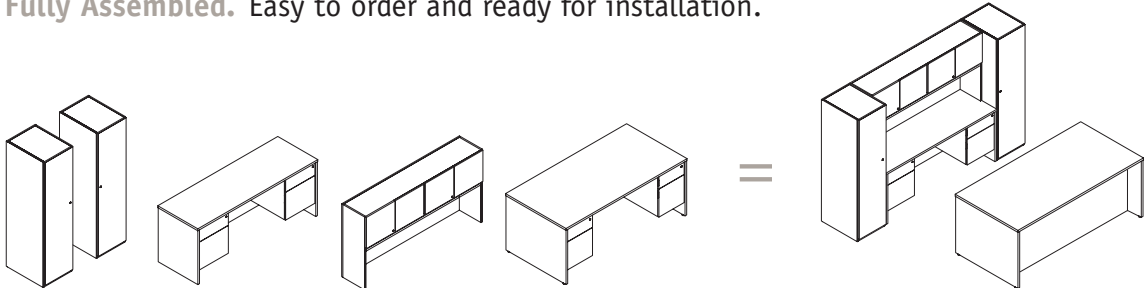

Today's workplace is ever evolving. Yesterday's private office now houses multiple people performing wildly different job functions. The odd-shaped mail room is now a manager's new, "custom" office. From the standard office to open plan and mobile workforces to teaming as well as those areas requiring your creative hat, Renegade thrives in space innovation. This go anywhere and look great laminate casegood series gives durability a new sense of style with mix and match laminate options, layered surfaces and tiered storage. Fully assembled and shell based components create versatility for the way your organization works today and tomorrow with incredible affordability. Not to mention, sustainable attributes such as being certified SCS Indoor Advantage™ and BIFMA level™ 2 and available with FSC® certified wood; all which can contribute to LEED® points.