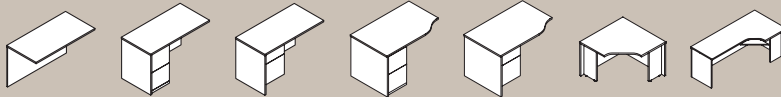

Bridges, Returns and Corner Units