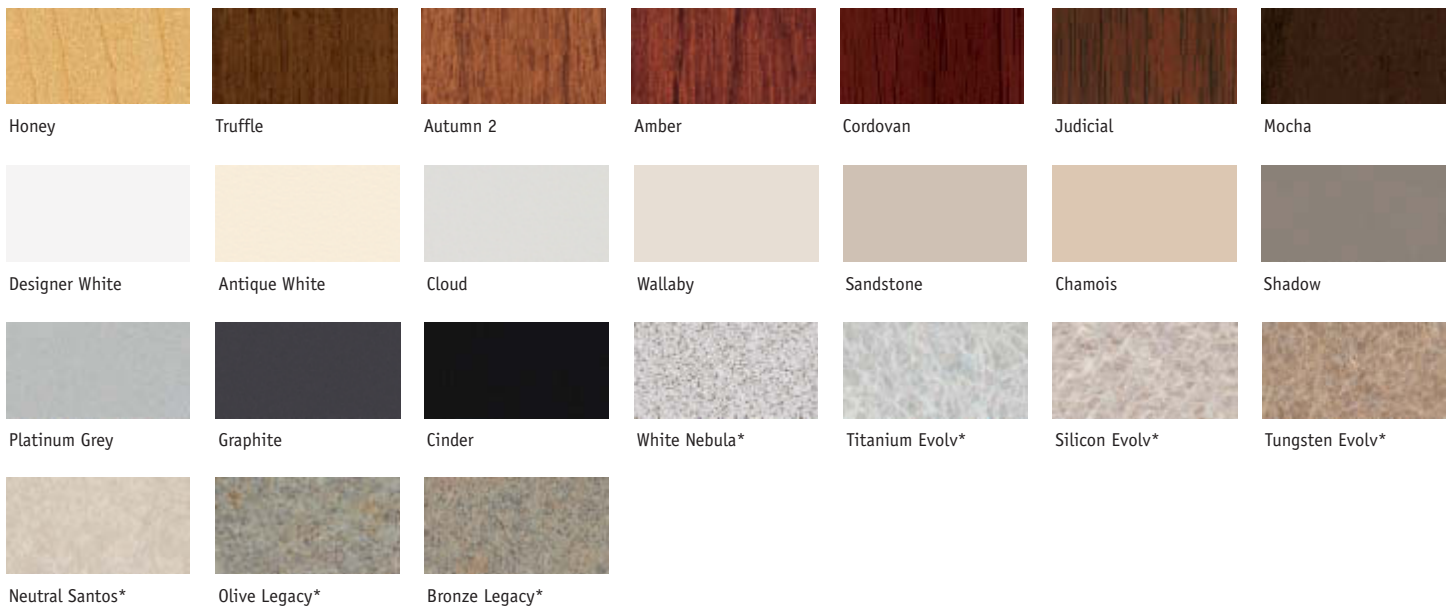

Renegade™ Laminates

*Available on worksurfaces/rims only