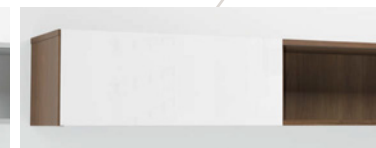

SLANT LEG

SLAB

DOOR OPTIONS

VENEER

LAMINATE

GLASS

NATIONAL®

1610 ROYAL STREET, JASPER, IN 47549