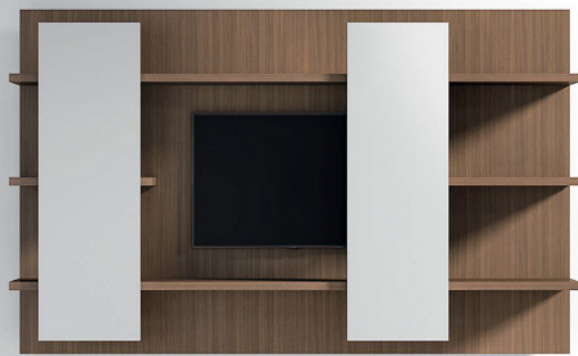

CREATE WELCOMING SPACES WITH TESSERA'S EXTENSIVE OFFERING.

Tessera's unique wall panel and shelving solution make it easy to impress guests and work efficiently. Sliding doors open for quick display of media. With clean lines and fresh design, Tessera offers simple beauty.

Modular in design, Tessera's reception stations can be easily modified to meet your specific requirements, reducing the need for costly and expensive millwork. Tessera's flexible design and stunning storage combinations make it easy to work beautifully and create a great first impression.