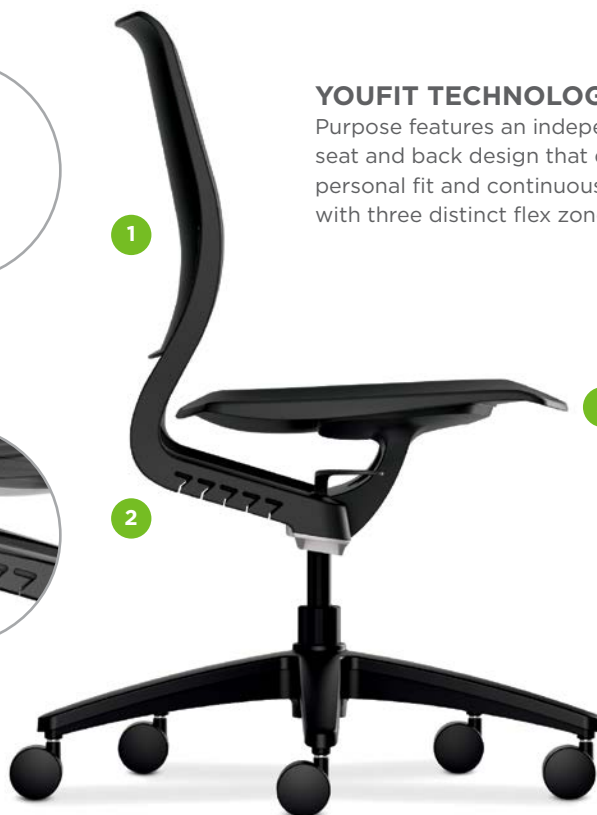

1 - BACK SUPPORT
The first flex zone
responds to user
movement to deliver
constant back and
lumbar support.

2 - BACK RECLINE
The second zone
facilitates back recline.

YOUFIT TECHNOLOGY

Purpose features an independent
seat and back design that delivers a
personal fit and continuous support
with three distinct flex zones.

3 - SEAT FLEX
The third zone flexes to evenly
distribute pressure points in the
seat for enhanced comfort.

SMART IN MORE WAYS THAN ONE

Purpose is not only good for the work environment, its level certification makes it better for the natural environment. Its innovative design includes fewer parts, making it easy to disassemble and recycle. Built to withstand the wear and tear of high-traffic spaces, Purpose is backed by the HON Full Lifetime Warranty, ensuring quality and comfort for the life of the product.

DIMENSIONS

Purpose is designed to accommodate the 5th to 95th percentile, making it an ideal choice for almost everyone.

TASK W/ARMS A height: 33 ¼" – 37 ½" B width: 26" (Fixed Arms) width: 27 ½" (Adjustable Arms) C depth: 26"	TASK STOOL W/ARMS A height: 40 ¾" – 50 ½" B width: 26" (Fixed Arms) width: 27 ½" (Adjustable Arms) C depth: 26"
TASK ARMLESS A height: 33 ¼" – 37 ½" B width: 26" C depth: 26"	TASK STOOL ARMLESS A height: 40 ¾" – 50 ½" B width: 26" C depth: 26"