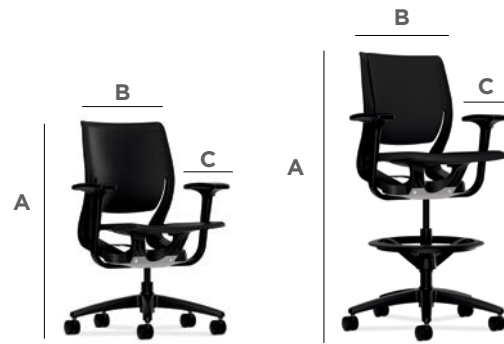

1 - BACK SUPPORT
The first flex zone
responds to user
movement to deliver
constant back and
lumbar support.

2 - BACK RECLINE
The second zone
facilitates back recline.

YOUFIT TECHNOLOGY

Purpose features an independent
seat and back design that delivers a
personal fit and continuous support
with three distinct flex zones.

3 - SEAT FLEX
The third zone flexes to evenly
distribute pressure points in the
seat for enhanced comfort.

SMART IN MORE WAYS THAN ONE

Purpose is not only good for the work environment, its level certification makes it better for the natural environment. Its innovative design includes fewer parts, making it easy to disassemble and recycle. Built to withstand the wear and tear of high-traffic spaces, Purpose is backed by the HON Full Lifetime Warranty, ensuring quality and comfort for the life of the product.

DIMENSIONS

Purpose is designed to accommodate the 5th to 95th percentile, making it an ideal choice for almost everyone.

TASK W/ARMS A height: 33 ¼" – 37 ½" B width: 26" (Fixed Arms) width: 27 ½" (Adjustable Arms) C depth: 26"	TASK STOOL W/ARMS A height: 40 ¾" – 50 ½" B width: 26" (Fixed Arms) width: 27 ½" (Adjustable Arms) C depth: 26"
TASK ARMLESS A height: 33 ¼" – 37 ½" B width: 26" C depth: 26"	TASK STOOL ARMLESS A height: 40 ¾" – 50 ½" B width: 26" C depth: 26"