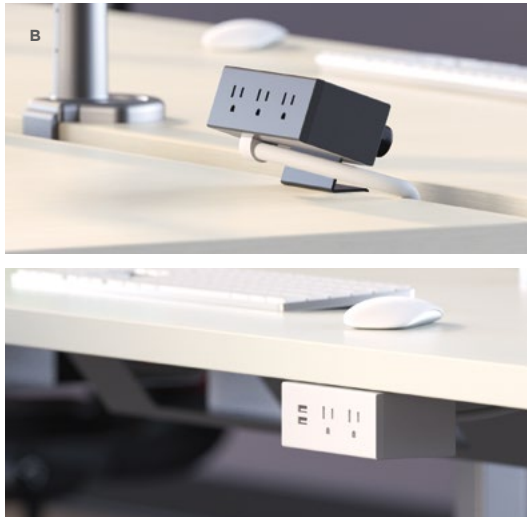

## POWER UP

Say goodbye to extension cords and tangled cables. Empower supports fixed and mobile devices with efficient power and cable management. Cords for monitors and other tools that stay plugged in on a daily basis are cleanly routed to troughs below the worksurface, while the things you charge throughout the day are given convenient access above the worksurface. Smart. Discrete. Scalable. That's Empower.

**A. WIRE TROUGH**

As the main electrical artery, power and data cables are laid into the trough.

**B. POWER MODULES**

Plug power modules into the duplex in the trough and attach them to the worksurface for easy access to electrical and USB ports.