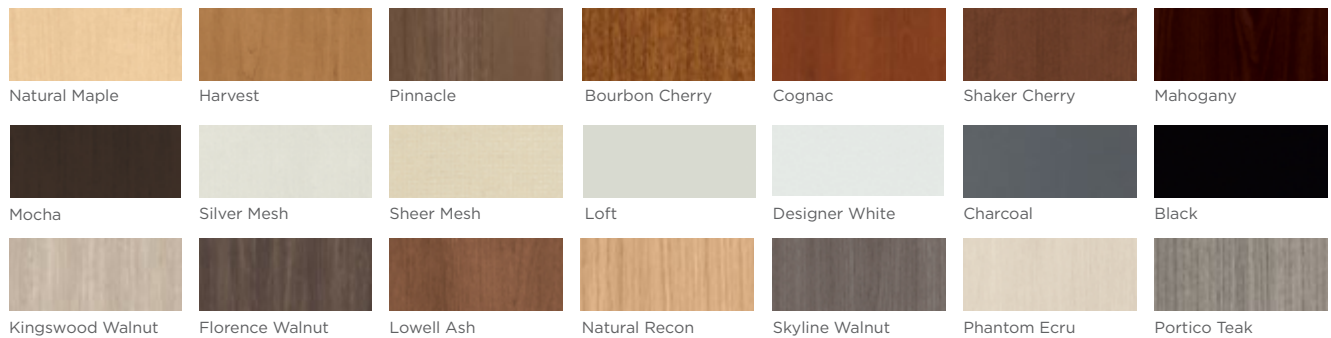

• Available in footed option. Adds 4" to product height.

ACCESSORIES

LAMINATES

PAINTS

Drawer pulls and feet on storage are available in Black, Designer White, Platinum Metallic, Silver, Champagne Metallic, and Solar Black only.