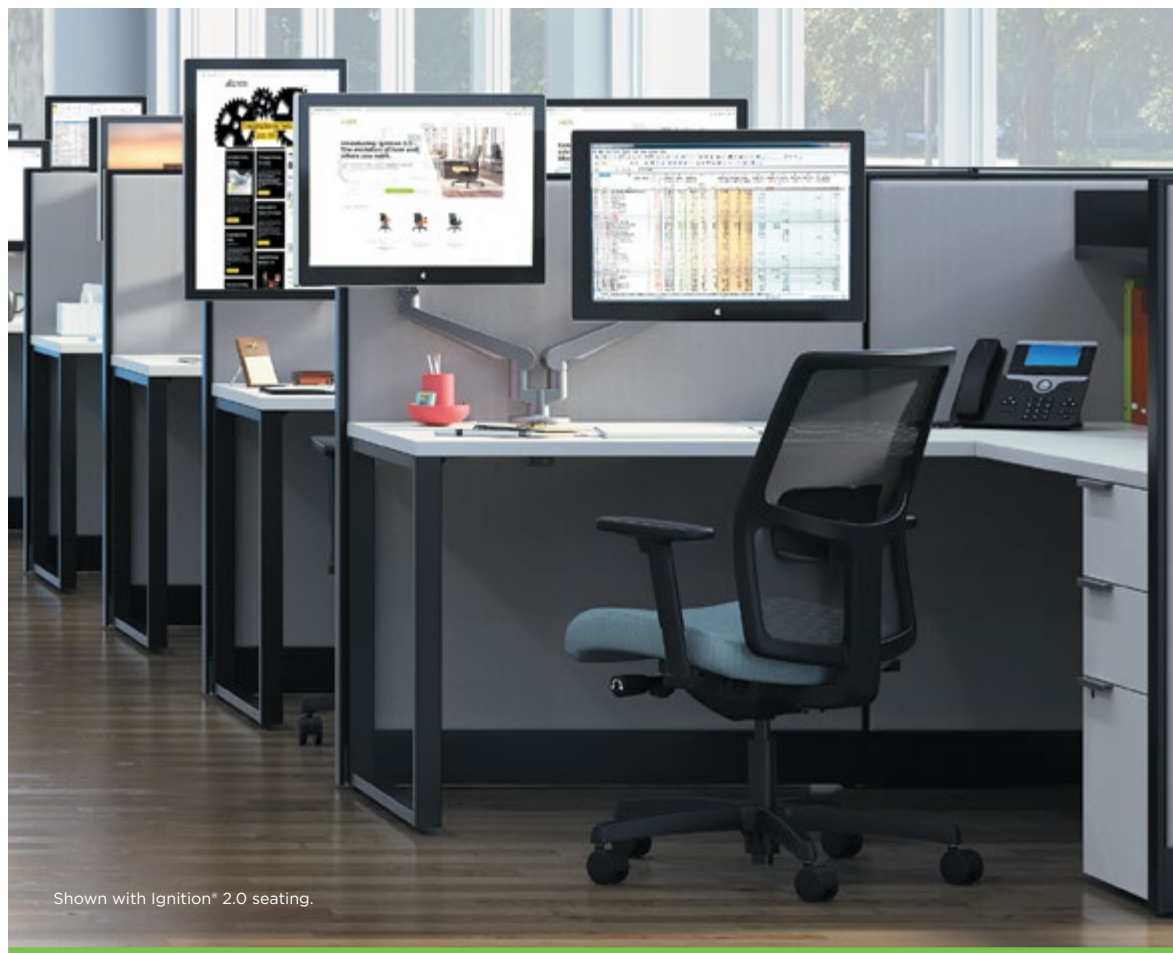

Shown with Endorse® seating.

Shown with Endorse® seating.

Shown with Ignition® 2.0 seating.