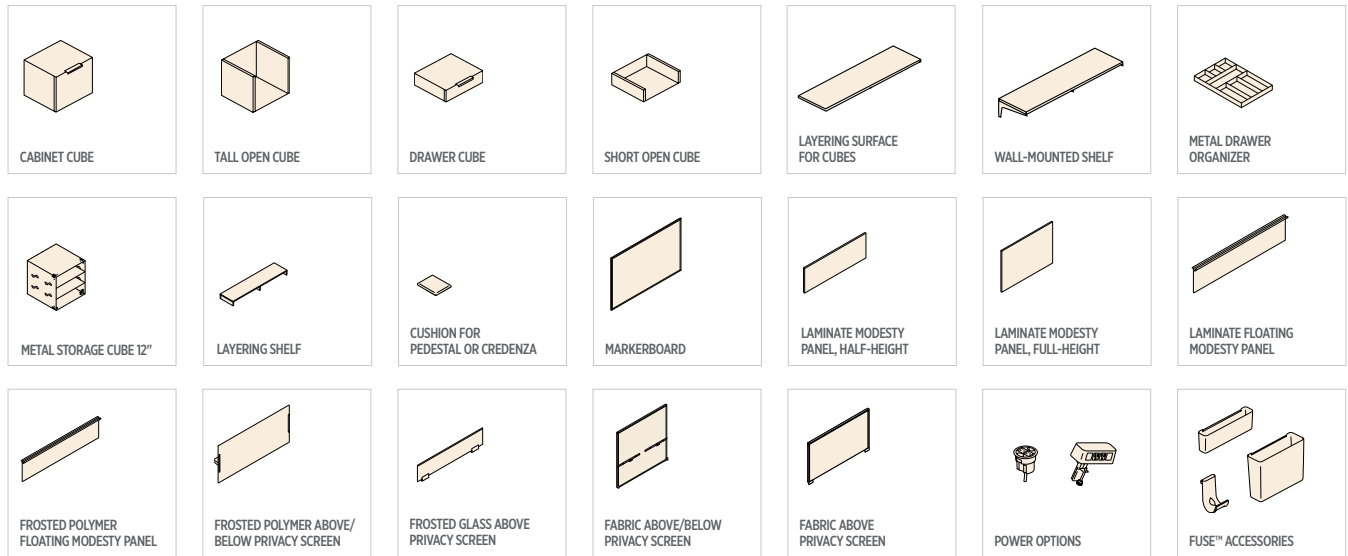

ACCESSORIES